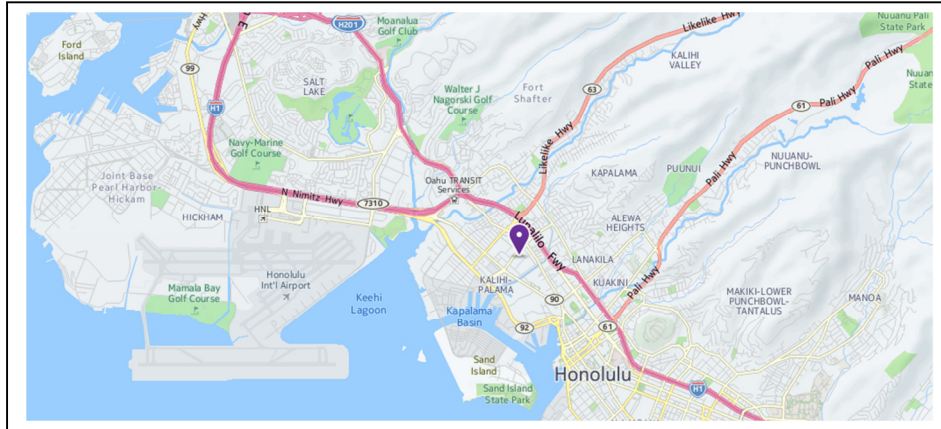

OAHU WAREHOUSE CONTACT SHEET

815C Waiakamilo Road
Honolulu, HI 96817
808.941.SHIP(7447)
808.841.SHIP(FAX)
www.LandmarkForwarders.com

Landmark Executive Team:

Corey Correa, President

808.941.SHIP x101

808.260.8900 cell